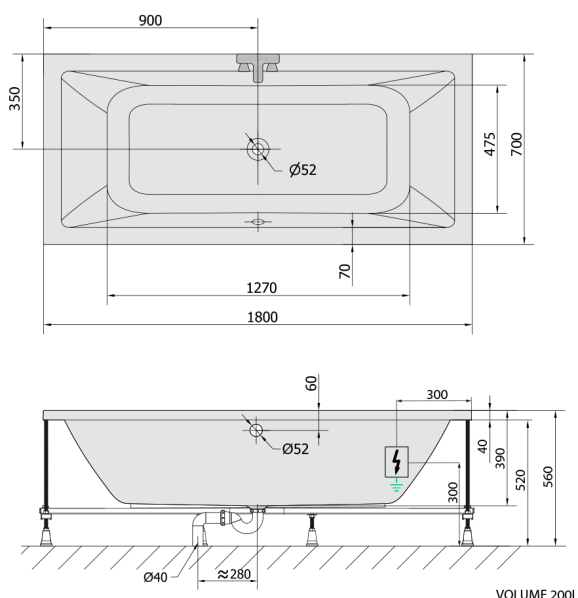

KRYSTA Whirlpool Bath, 180x70x39cm, Highline Hydro-Air, chrome

Order code: 72906.6010

Size

Length: 1800 mm
 Width: 700 mm
 Height: 390 mm
 Volume: 200 l

Properties

Colour: White
 Material: Acrylate
 Warranty: 2 years

Technical sheet

Electric cable 3x2,5mm²
 Length 2m from the wall

 Elektrický kabel 3x2,5mm²
 Délka kabelu ze zdi 2m

Electrical Characteristic:
 Tension: 220-230V/50hz
 Max. power consumption: 1200W
 Electric protection: residual-current device 30mA