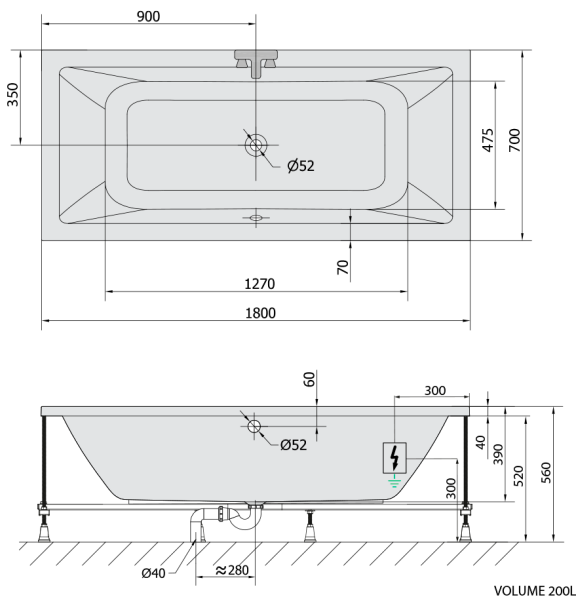

## KRYSTA Whirlpool Bath, 180x70x39cm, Highline Hydro, chrome

Order code: 72906.5010

### Size

Length: 1800 mm  
 Width: 700 mm  
 Height: 390 mm  
 Volume: 200 l

### Technical sheet

Electric cable 3x2,5mm<sup>2</sup>  
 Length 2m from the wall  
 Elektrický kabel 3x2,5mm<sup>2</sup>  
 Délka kabelu ze zdi 2m

Electrical Characteristic:  
 Tension: 220-230V/50hz  
 Max. power consumption: 1200W  
 Electric protection: residual-current device 30mA