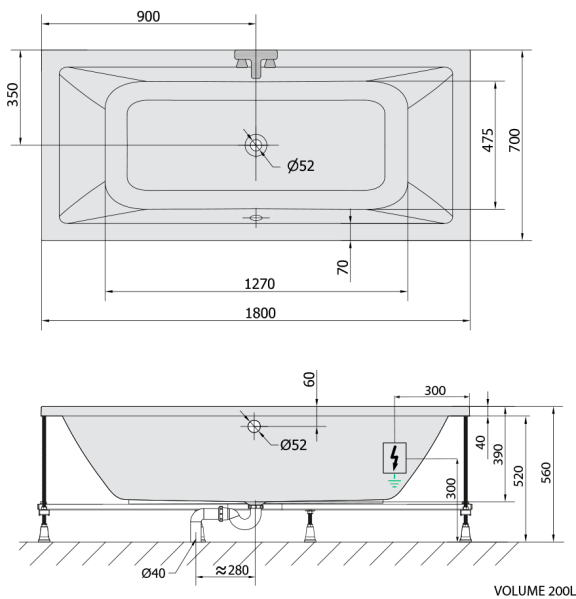

KRYSTA Whirlpool Bath, 180x70x39cm, Attraction Hydro, chrome

Order code: 72906.3010

Size

Length: 1800 mm
 Width: 700 mm
 Height: 390 mm
 Volume: 200 l

Properties

Colour: White
 Material: Acrylate
 Warranty: 2 years

Technical sheet

Electric cable 3x2,5mm²
 Length 2m from the wall
 Elektrický kabel 3x2,5mm²
 Délka kabelu ze zdi 2m

Electrical Characteristic:
 Tension: 220-230V/50hz
 Max. power consumption: 1200W
 Electric protection: residual-current device 30mA