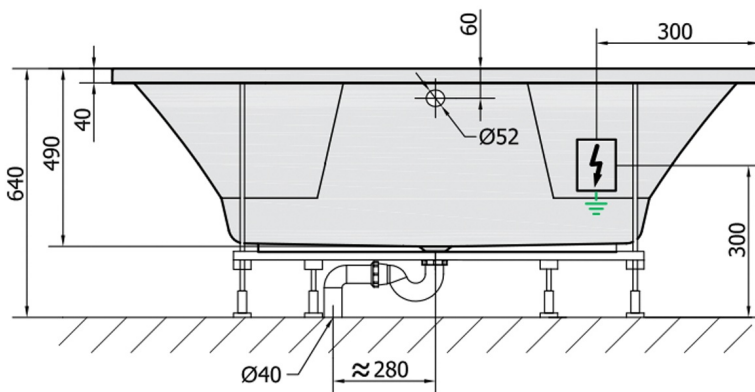

IO Whirlpool Bath, 180x85x49cm, Attraction Hydro-Air, chrome

Order code: 16611.4010

Size

Length: 1800 mm
 Width: 850 mm
 Height: 490 mm
 Volume: 305 l

Properties

Colour: White
 Material: Acrylate
 Warranty: 2 years

Technical sheet

VOLUME 305L