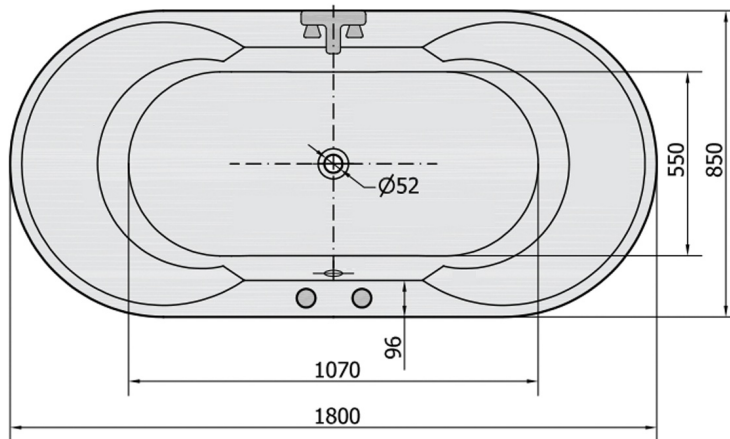

IO Whirlpool Bath, 180x85x49cm, Attraction Hydro-Air, chrome

Order code: 16611.4010

Size

Length: 1800 mm
 Width: 850 mm
 Height: 490 mm
 Volume: 305 l

Properties

Colour: White
 Material: Acrylate
 Warranty: 2 years

Technical sheet

VOLUME 305L