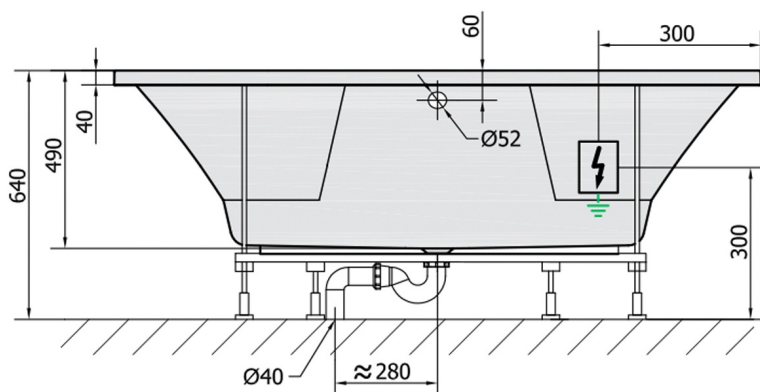

IO Whirlpool Bath, 180x85x49cm, Active Hydro-Air, chrome

Order code: 16611.2010

Size

Length: 1800 mm
 Width: 850 mm
 Height: 490 mm
 Volume: 305 l

Properties

Colour: White
 Material: Acrylate
 Warranty: 2 years

Technical sheet

VOLUME 305L