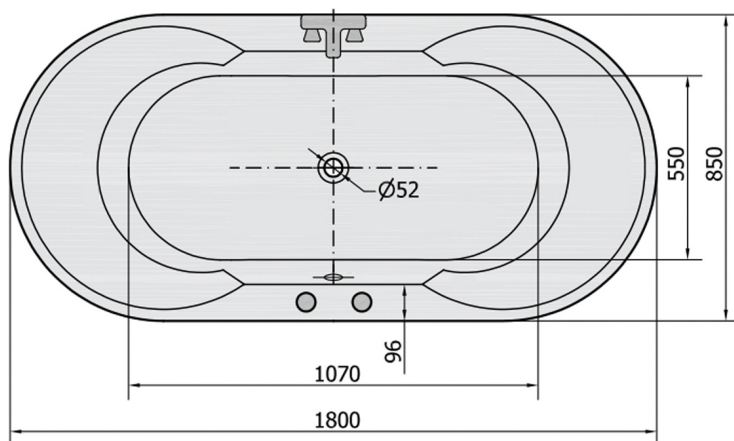

IO Whirlpool Bath, 180x85x49cm, Active Hydro-Air, chrome

Order code: 16611.2010

Size

Length: 1800 mm
 Width: 850 mm
 Height: 490 mm
 Volume: 305 l

Properties

Colour: White
 Material: Acrylate
 Warranty: 2 years

Technical sheet

VOLUME 305L