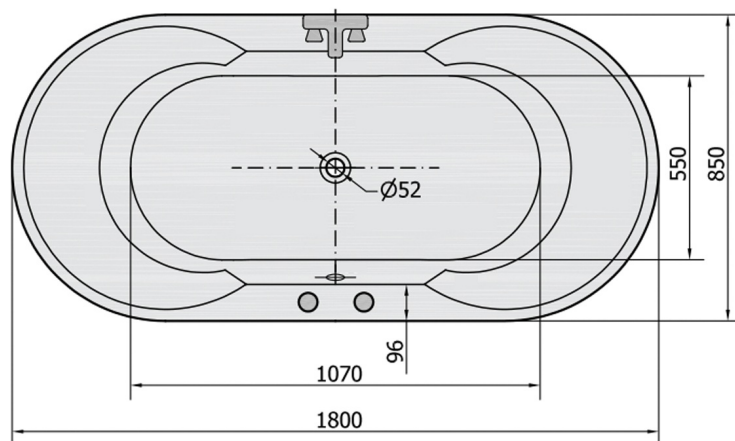

IO Whirlpool Bath, 180x85x49cm, Active Hydro, chrome

Order code: 16611.1010

Size

Length: 1800 mm
 Width: 850 mm
 Height: 490 mm
 Volume: 305 l

Properties

Colour: White
 Material: Acrylate
 Warranty: 2 years

Technical sheet

VOLUME 305L