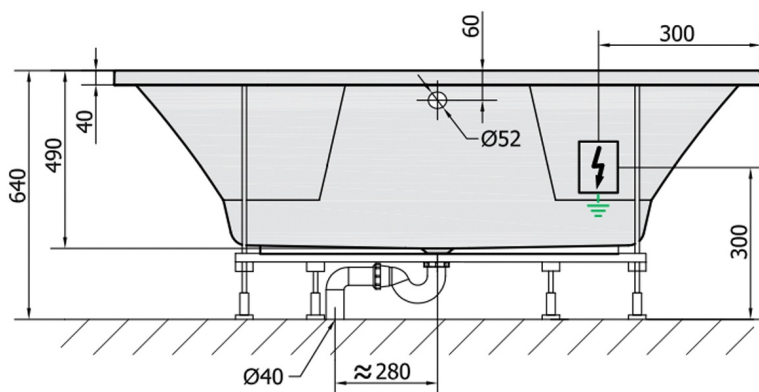

IO Whirlpool Bath, 180x85x49cm, Active Hydro, chrome

Order code: 16611.1010

Size

Length: 1800 mm
 Width: 850 mm
 Height: 490 mm
 Volume: 305 l

Properties

Colour: White
 Material: Acrylate
 Warranty: 2 years

Technical sheet

VOLUME 305L