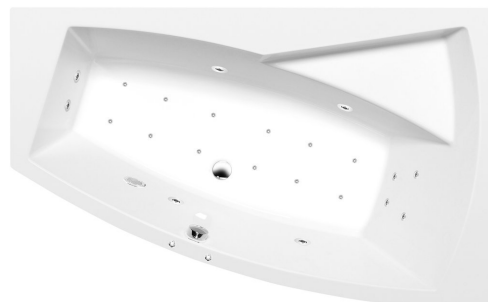

**EVIAR Whirlpool Bath, 170x100x47cm, Active Hydro-Air, chrome**

**Order code:** 22611.2010

**Size**

Length: 1700 mm  
 Width: 1000 mm  
 Height: 470 mm  
 Volume: 255 l

**Properties**

Colour: White  
 Material: Acrylate  
 Warranty: 2 years