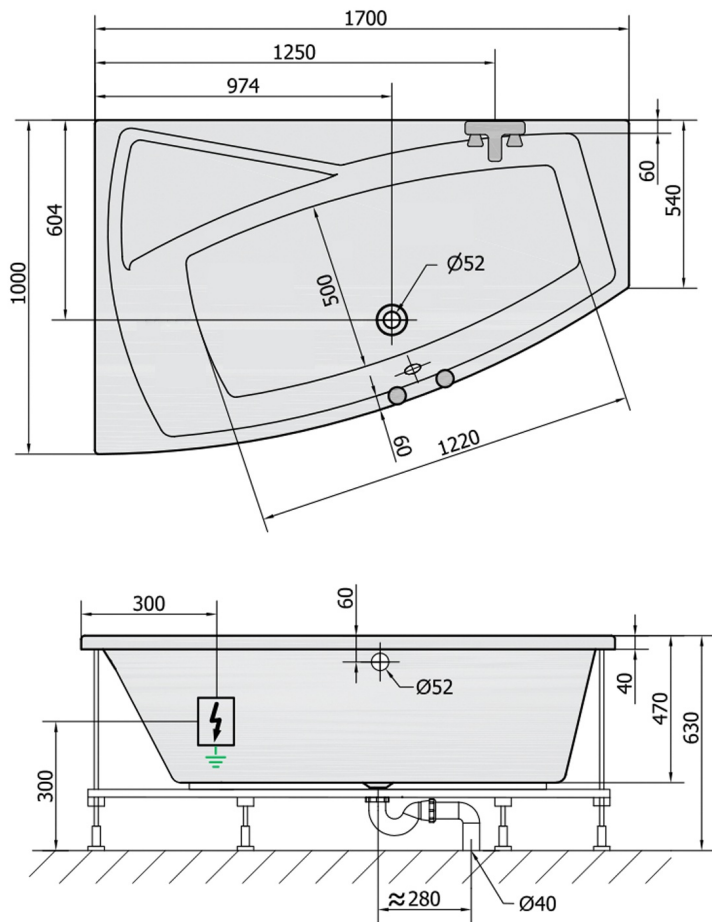

**EVIAL Whirlpool Bath, 170x100x47cm, Highline Hydro, chrome**

**Order code:** 21611.5010

**Size**

Length: 1700 mm  
 Width: 1000 mm  
 Height: 470 mm  
 Volume: 255 l

**Properties**

Colour: White  
 Material: Acrylate  
 Warranty: 2 years

**Technical sheet**

VOLUME 255L