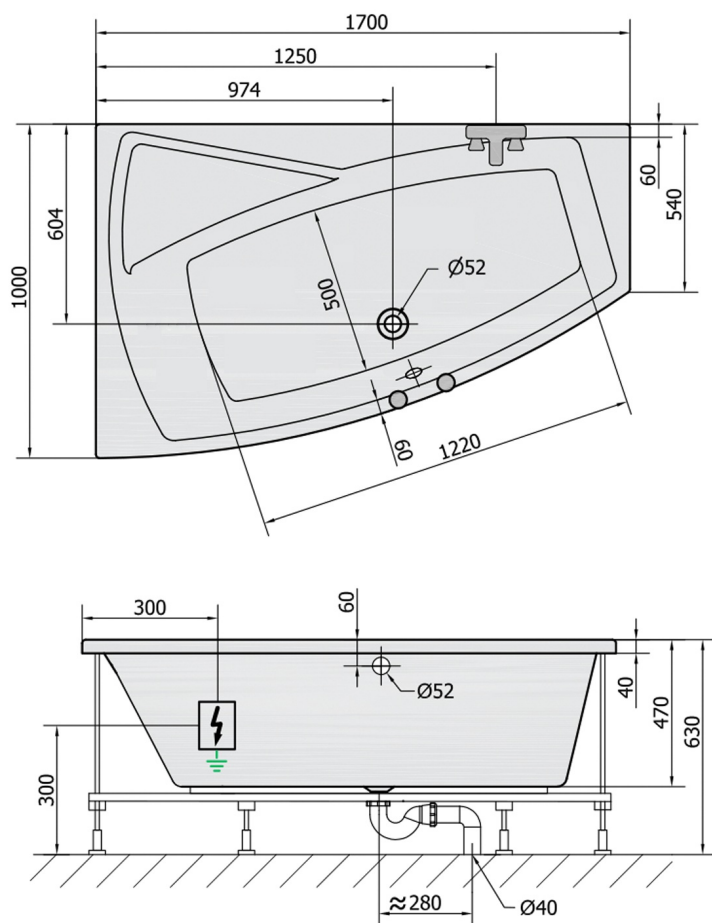

## EVIAL Whirlpool Bath, 170x100x47cm, Attraction Hydro, chrome

Order code: 21611.3010

### Size

Length: 1700 mm  
 Width: 1000 mm  
 Height: 470 mm  
 Volume: 255 l

### Technical sheet

VOLUME 255L