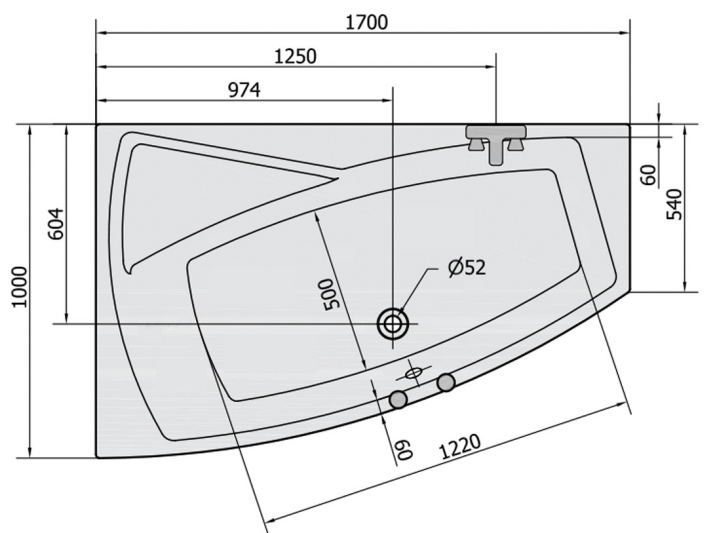

EVIAL Whirlpool Bath, 170x100x47cm, Active Hydro-Air, chrome

Order code: 21611.2010

Size

Length: 1700 mm
 Width: 1000 mm
 Height: 470 mm
 Volume: 255 l

Properties

Colour: White
 Material: Acrylate
 Warranty: 2 years

Technical sheet

VOLUME 255L