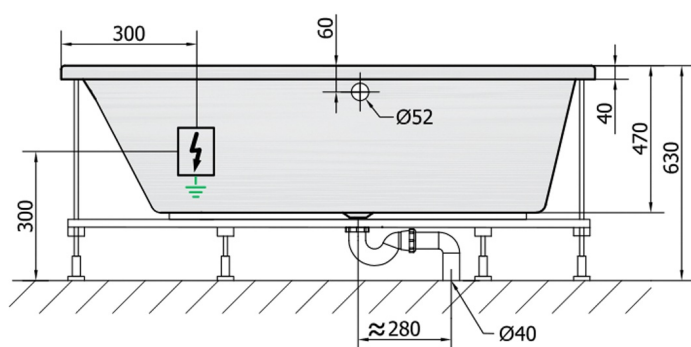

EVIAL Whirlpool Bath, 170x100x47cm, Active Hydro-Air, chrome

Order code: 21611.2010

Size

Length: 1700 mm
 Width: 1000 mm
 Height: 470 mm
 Volume: 255 l

Properties

Colour: White
 Material: Acrylate
 Warranty: 2 years

Technical sheet

VOLUME 255L