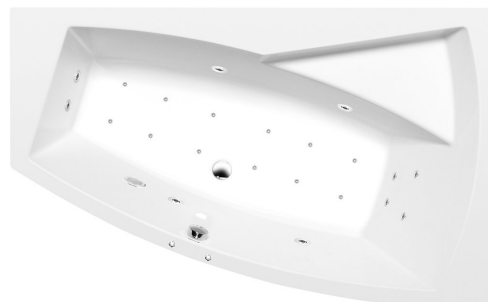

EVIA R Whirlpool Bath, 160x100x47cm, Active Hydro-Air, chrome

Order code: 12611.2010

Size

Length: 1600 mm
 Width: 1000 mm
 Height: 470 mm
 Volume: 230 l

Properties

Colour: White
 Material: Acrylate
 Warranty: 2 years