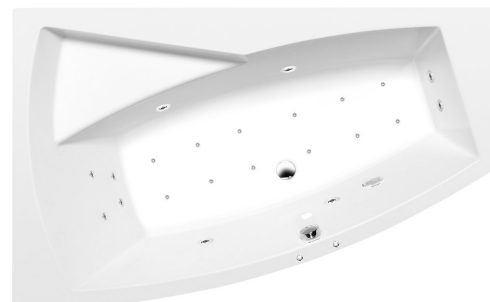

## EVIAL Whirlpool Bath, 160x100x47cm, Active Hydro-Air, chrome

Order code: 11611.2010

### Size

Length: 1600 mm  
 Width: 1000 mm  
 Height: 470 mm  
 Volume: 230 l

### Properties

Colour: White  
 Material: Acrylate  
 Warranty: 2 years