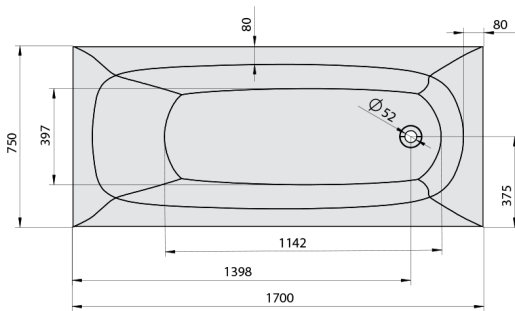

EBRO Whirlpool Bath, 170x75x39cm, Highline Hydro, chrome

Order code: 26711.5010

Size

Length: 1700 mm
 Width: 750 mm
 Height: 390 mm
 Volume: 175 l

Properties

Colour: White
 Material: Acrylate
 Warranty: 2 years

Technical sheet

Electric cable 3x2,5mm²
 Length 2m from the wall
 Elektrický kabel 3x2,5mm²
 Délka kabelu ze zdi 2m

Electrical Characteristic:
 Tension: 220-230V/50hz
 Max. power consumption: 1200W
 Electric protection: residual-current device 30mA