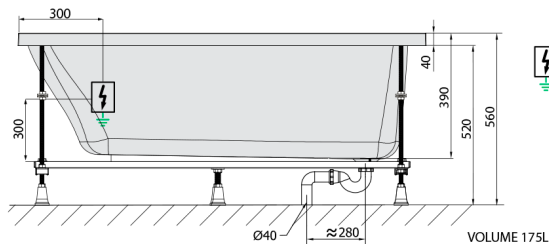

EBRO Whirlpool Bath, 170x75x39cm, Highline Hydro, chrome

Order code: 26711.5010

Size

Length: 1700 mm
 Width: 750 mm
 Height: 390 mm
 Volume: 175 l

Properties

Colour: White
 Material: Acrylate
 Warranty: 2 years

Technical sheet

Electric cable 3x2,5mm²
 Length 2m from the wall
 Elektrický kabel 3x2,5mm²
 Délka kabelu ze zdi 2m

Electrical Characteristic:
 Tension: 220-230V/50hz
 Max. power consumption: 1200W
 Electric protection: residual-current device 30mA