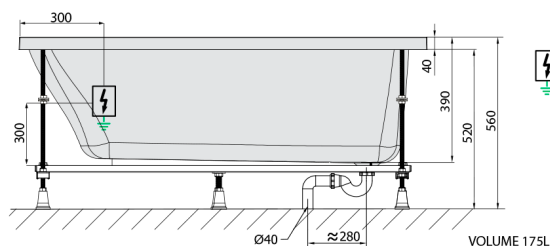

EBRO Whirlpool Bath, 170x75x39cm, Attraction Hydro-Air, chrome

Order code: 26711.4010

Size

Length: 1700 mm
 Width: 750 mm
 Height: 390 mm
 Volume: 175 l

Properties

Colour: White
 Material: Acrylate
 Warranty: 2 years

Technical sheet

Electric cable 3x2,5mm²
 Length 2m from the wall
 Elektrický kabel 3x2,5mm²
 Délka kabelu ze zdi 2m

Electrical Characteristic:
 Tension: 220-230V/50hz
 Max. power consumption: 1200W
 Electric protection: residual-current device 30mA