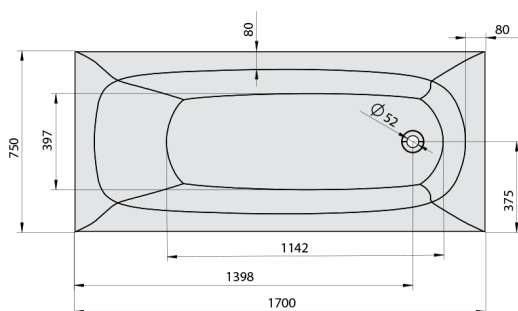

EBRO Whirlpool Bath, 170x75x39cm, Attraction Hydro-Air, chrome

Order code: 26711.4010

Size

Length: 1700 mm
 Width: 750 mm
 Height: 390 mm
 Volume: 175 l

Properties

Colour: White
 Material: Acrylate
 Warranty: 2 years

Technical sheet

Electric cable 3x2,5mm²
 Length 2m from the wall
 Elektrický kabel 3x2,5mm²
 Délka kabelu ze zdi 2m

Electrical Characteristic:
 Tension: 220-230V/50hz
 Max. power consumption: 1200W
 Electric protection: residual-current device 30mA