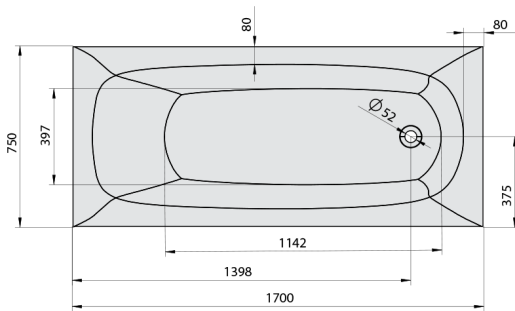

EBRO Whirlpool Bath, 170x75x39cm, Attraction Hydro, chrome

Order code: 26711.3010

Size

Length: 1700 mm
 Width: 750 mm
 Height: 390 mm
 Volume: 175 l

Properties

Colour: White
 Material: Acrylate
 Warranty: 2 years

Technical sheet

Electric cable 3x2,5mm²
 Length 2m from the wall
 Elektrický kabel 3x2,5mm²
 Délka kabelu ze zdi 2m

Electrical Characteristic:
 Tension: 220-230V/50hz
 Max. power consumption: 1200W
 Electric protection: residual-current device 30mA