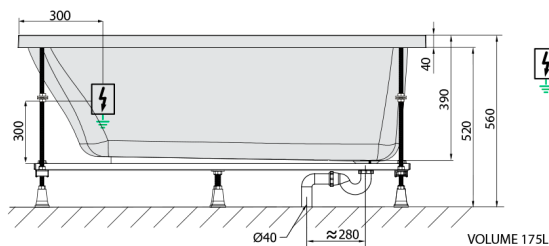

EBRO Whirlpool Bath, 170x75x39cm, Attraction Hydro, chrome

Order code: 26711.3010

Size

Length: 1700 mm
 Width: 750 mm
 Height: 390 mm
 Volume: 175 l

Properties

Colour: White
 Material: Acrylate
 Warranty: 2 years

Technical sheet

Electric cable 3x2,5mm²
 Length 2m from the wall
 Elektrický kabel 3x2,5mm²
 Délka kabelu ze zdi 2m

Electrical Characteristic:
 Tension: 220-230V/50hz
 Max. power consumption: 1200W
 Electric protection: residual-current device 30mA