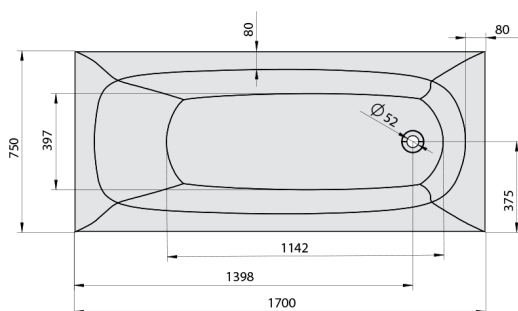

## EBRO Whirlpool Bath, 170x75x39cm, Active Hydro, chrome

Order code: 26711.1010

### Size

Length: 1700 mm  
 Width: 750 mm  
 Height: 390 mm  
 Volume: 175 l

### Technical sheet

Electric cable 3x2,5mm<sup>2</sup>  
 Length 2m from the wall  
 Elektrický kabel 3x2,5mm<sup>2</sup>  
 Délka kabelu ze zdi 2m

Electrical Characteristic:  
 Tension: 220-230V/50hz  
 Max. power consumption: 1200W  
 Electric protection: residual-current device 30mA