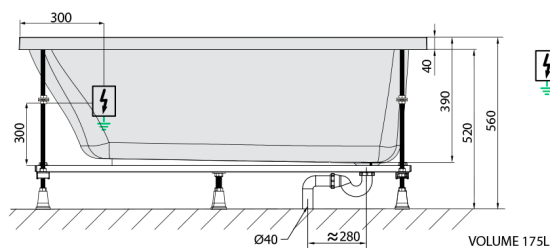

### Size

Length: 1700 mm  
 Width: 750 mm  
 Height: 390 mm  
 Volume: 175 l

### Technical sheet

Electric cable 3x2,5mm<sup>2</sup>  
 Length 2m from the wall  
 Elektrický kabel 3x2,5mm<sup>2</sup>  
 Délka kabelu ze zdi 2m

Electrical Characteristic:  
 Tension: 220-230V/50hz  
 Max. power consumption: 1200W  
 Electric protection: residual-current device 30mA