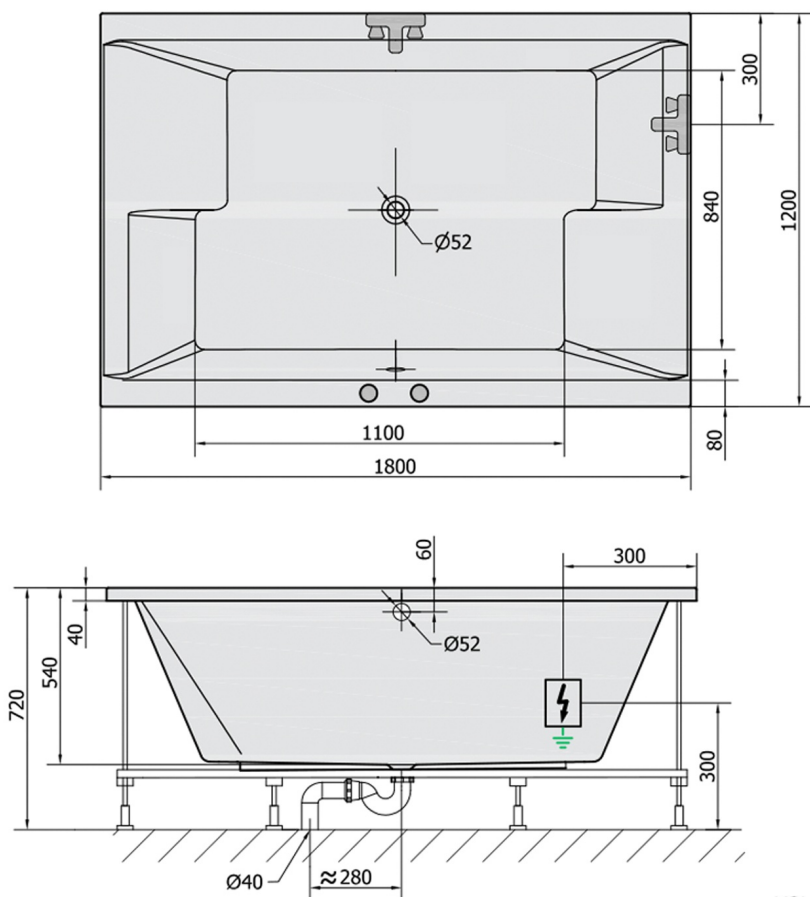

DUPLA Whirlpool Bath, 180x120x54cm, Highline Hydro-Air, chrome

Order code: 13611.6010

Size

Length: 1800 mm
 Width: 1200 mm
 Height: 540 mm
 Volume: 580 l

Properties

Colour: White
 Material: Acrylate
 Warranty: 2 years

Technical sheet

VOLUME 580L