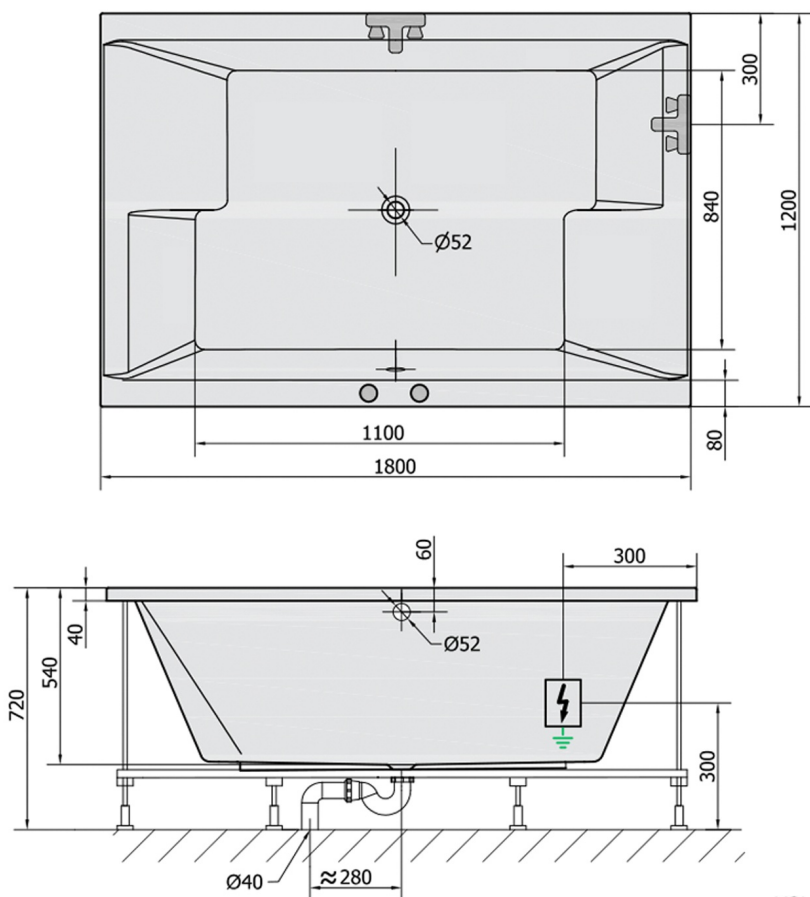

DUPLA Whirlpool Bath, 180x120x54cm, Highline Hydro, chrome

Order code: 13611.5010

Size

Length: 1800 mm
 Width: 1200 mm
 Height: 540 mm
 Volume: 580 l

Properties

Colour: White
 Material: Acrylate
 Warranty: 2 years

Technical sheet

VOLUME 580L