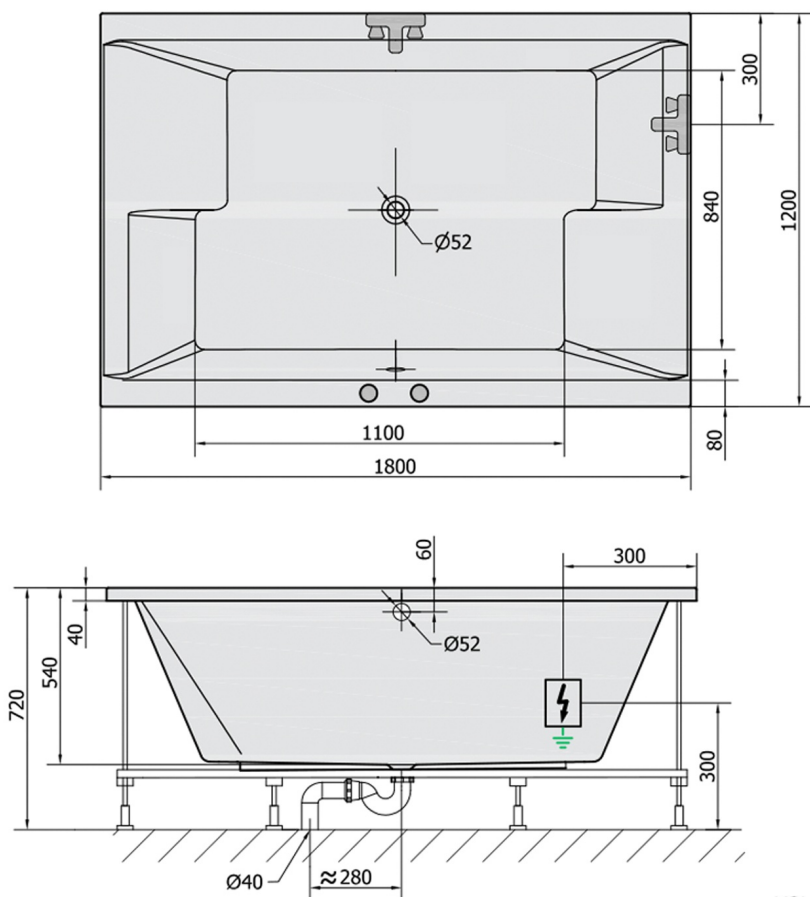

## DUPLA Whirlpool Bath, 180x120x54cm, Attraction Hydro-Air, chrome

Order code: 13611.4010

### Size

Length: 1800 mm  
 Width: 1200 mm  
 Height: 540 mm  
 Volume: 580 l

### Technical sheet

VOLUME 580L