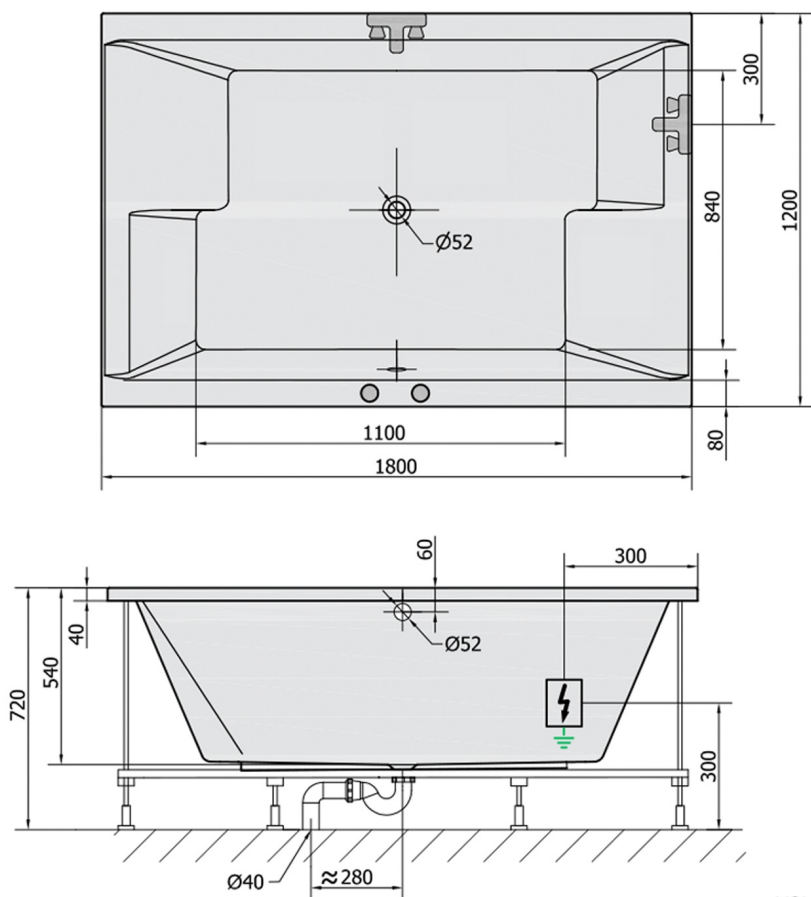

## DUPLA Whirlpool Bath, 180x120x54cm, Attraction Hydro, chrome

Order code: 13611.3010

### Size

Length: 1800 mm  
 Width: 1200 mm  
 Height: 540 mm  
 Volume: 580 l

### Technical sheet

VOLUME 580L