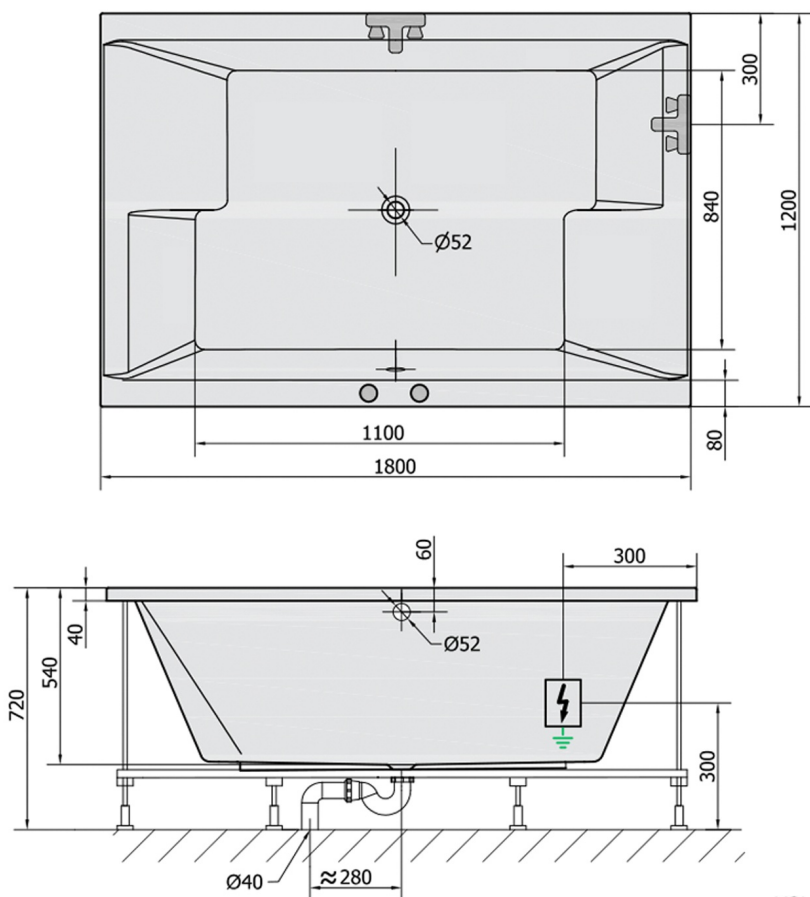

DUPLA Whirlpool Bath, 180x120x54cm, Active Hydro-Air, chrome

Order code: 13611.2010

Size

Length: 1800 mm
 Width: 1200 mm
 Height: 540 mm
 Volume: 580 l

Properties

Colour: White
 Material: Acrylate
 Warranty: 2 years

Technical sheet

VOLUME 580L