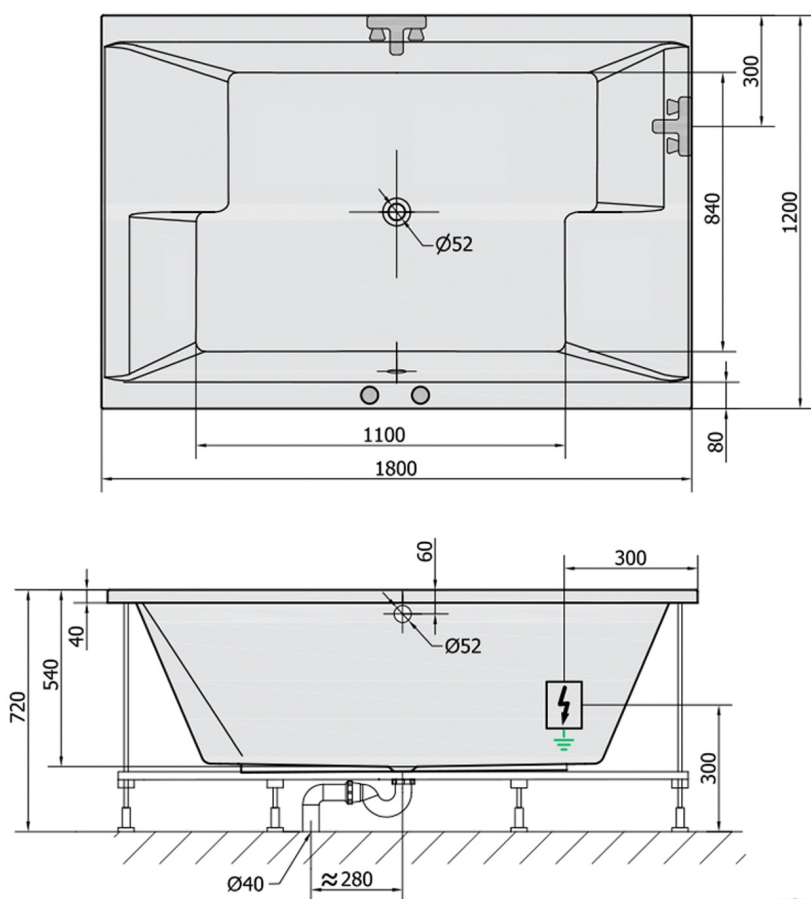

DUPLA Whirlpool Bath, 180x120x54cm, Active Hydro, chrome

Order code: 13611.1010

Size

Length: 1800 mm
 Width: 1200 mm
 Height: 540 mm
 Volume: 580 l

Properties

Colour: White
 Material: Acrylate
 Warranty: 2 years

Technical sheet

VOLUME 580L