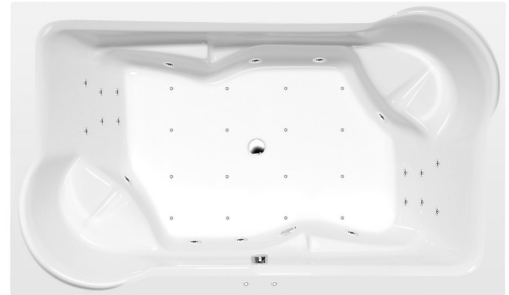

DUO Whirlpool Bath, 200x120x45cm, Attraction Hydro-Air, chrome

Order code: 16111.4010

Size

Length: 2000 mm
 Width: 1200 mm
 Height: 450 mm
 Volume: 355 l

Properties

Colour: White
 Material: Acrylate
 Warranty: 2 years

Technical sheet

Electric cable 3x2,5mm²
 Length 2m from the wall
 Elektrický kabel 3x2,5mm²
 Délka kabelu ze zdi 2m

Electrical Characteristic:
 Tension: 220-230V/50hz
 Max. power consumption: 1200W
 Electric protection: residual-current device 30mA