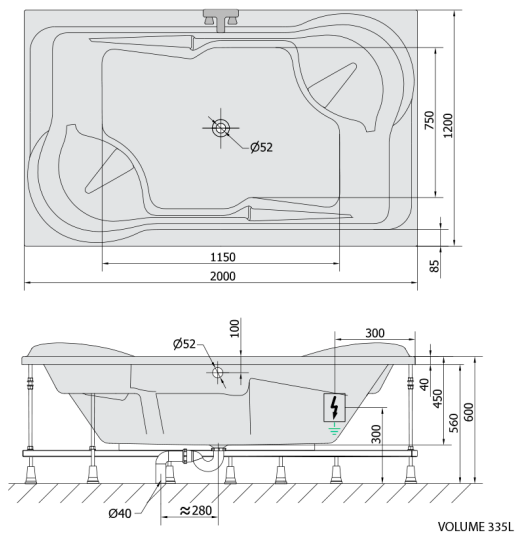

DUO Whirlpool Bath, 200x120x45cm, Attraction Hydro-Air, chrome

Order code: 16111.4010

Size

Length: 2000 mm
 Width: 1200 mm
 Height: 450 mm
 Volume: 355 l

Properties

Colour: White
 Material: Acrylate
 Warranty: 2 years

Technical sheet

Electric cable 3x2,5mm²
 Length 2m from the wall
 Elektrický kabel 3x2,5mm²
 Délka kabelu ze zdi 2m

Electrical Characteristic:
 Tension: 220-230V/50hz
 Max. power consumption: 1200W
 Electric protection: residual-current device 30mA