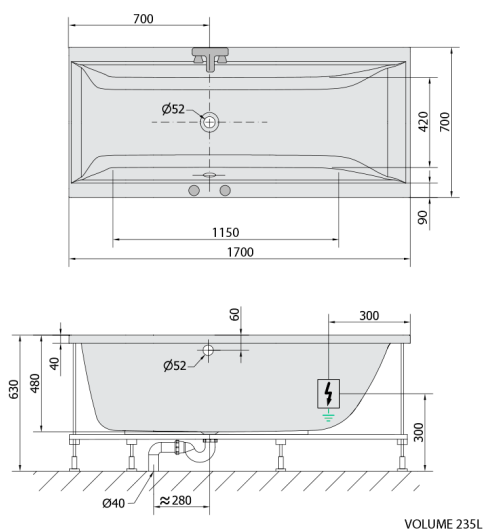

CLEO Whirlpool Bath, 170x70x48cm, Highline Hydro-Air, chrome

Order code: 74611.6010

Size

Length: 1700 mm
 Width: 700 mm
 Height: 480 mm
 Volume: 245 l

Properties

Colour: White
 Material: Acrylate
 Warranty: 2 years

Technical sheet

Electric cable 3x2,5mm²
 Length 2m from the wall
 Elektrický kabel 3x2,5mm²
 Délka kabelu ze zdi 2m

Electrical Characteristic:
 Tension: 220-230V/50hz
 Max. power consumption: 1200W
 Electric protection: residual-current device 30mA