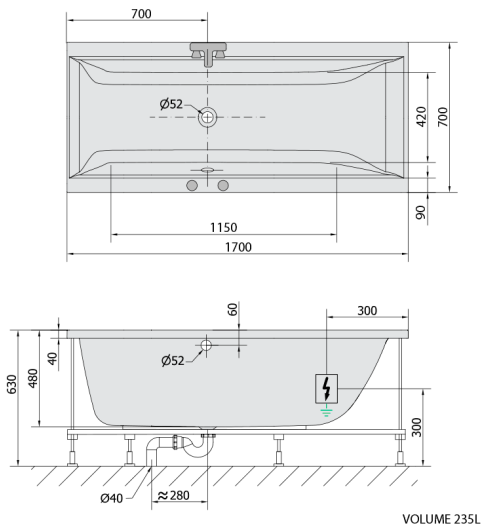

CLEO Whirlpool Bath, 170x70x48cm, Highline Hydro, chrome

Order code: 74611.5010

Size

Length: 1700 mm
 Width: 700 mm
 Height: 480 mm
 Volume: 245 l

Properties

Colour: White
 Material: Acrylate
 Warranty: 2 years

Technical sheet

Electric cable 3x2,5mm²
 Length 2m from the wall
 Elektrický kabel 3x2,5mm²
 Délka kabelu ze zdi 2m

Electrical Characteristic:
 Tension: 220-230V/50hz
 Max. power consumption: 1200W
 Electric protection: residual-current device 30mA