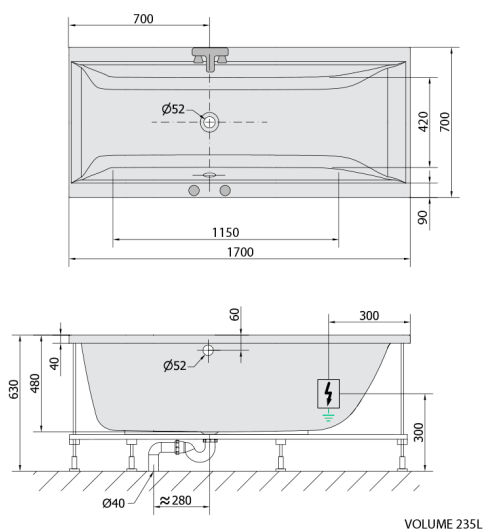

CLEO Whirlpool Bath, 170x70x48cm, Attraction Hydro-Air, chrome

Order code: 74611.4010

Size

Length: 1700 mm
 Width: 700 mm
 Height: 480 mm
 Volume: 245 l

Properties

Colour: White
 Material: Acrylate
 Warranty: 2 years

Technical sheet

Electric cable 3x2,5mm²
 Length 2m from the wall
 Elektrický kabel 3x2,5mm²
 Délka kabelu ze zdi 2m

Electrical Characteristic:
 Tension: 220-230V/50hz
 Max. power consumption: 1200W
 Electric protection: residual-current device 30mA