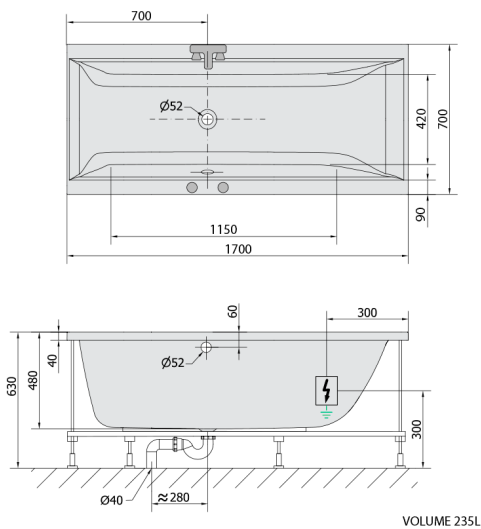

CLEO Whirlpool Bath, 170x70x48cm, Attraction Hydro, chrome

Order code: 74611.3010

Size

Length: 1700 mm
 Width: 700 mm
 Height: 480 mm
 Volume: 245 l

Properties

Colour: White
 Material: Acrylate
 Warranty: 2 years

Technical sheet

Electric cable 3x2,5mm²
 Length 2m from the wall
 Elektrický kabel 3x2,5mm²
 Délka kabelu ze zdi 2m

Electrical Characteristic:
 Tension: 220-230V/50hz
 Max. power consumption: 1200W
 Electric protection: residual-current device 30mA