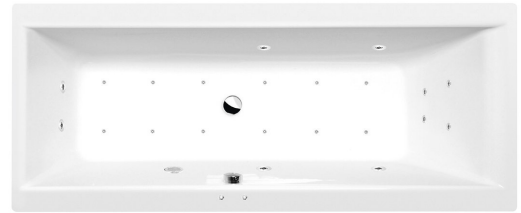

CLEO Whirlpool Bath, 170x70x48cm, Active Hydro-Air, chrome

Order code: 74611.2010

Size

Length: 1700 mm
 Width: 700 mm
 Height: 480 mm
 Volume: 245 l

Properties

Colour: White
 Material: Acrylate
 Warranty: 2 years

Technical sheet

Electric cable 3x2,5mm²
 Length 2m from the wall
 Elektrický kabel 3x2,5mm²
 Délka kabelu ze zdi 2m

Electrical Characteristic:
 Tension: 220-230V/50hz
 Max. power consumption: 1200W
 Electric protection: residual-current device 30mA