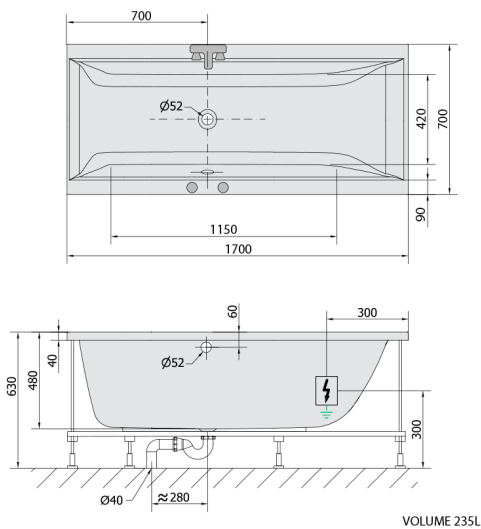

CLEO Whirlpool Bath, 170x70x48cm, Active Hydro-Air, chrome

Order code: 74611.2010

Size

Length: 1700 mm
 Width: 700 mm
 Height: 480 mm
 Volume: 245 l

Properties

Colour: White
 Material: Acrylate
 Warranty: 2 years

Technical sheet

Electric cable 3x2,5mm²
 Length 2m from the wall
 Elektrický kabel 3x2,5mm²
 Délka kabelu ze zdi 2m

Electrical Characteristic:
 Tension: 220-230V/50hz
 Max. power consumption: 1200W
 Electric protection: residual-current device 30mA