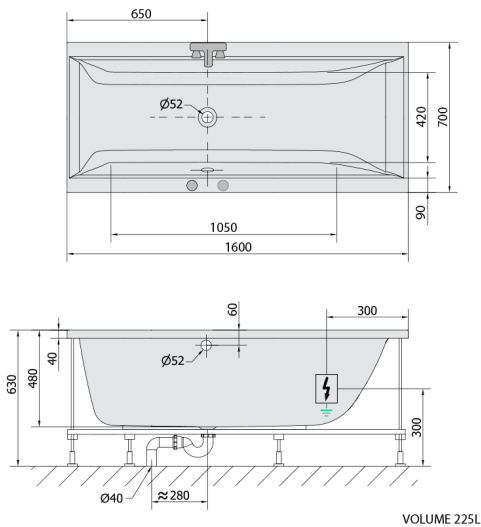

CLEO Whirlpool Bath, 160x70x48cm, Highline Hydro, chrome

Order code: 73611.5010

Size

Length: 1600 mm
 Width: 700 mm
 Height: 480 mm
 Volume: 225 l

Properties

Colour: White
 Material: Acrylate
 Warranty: 2 years

Technical sheet

Electric cable 3x2,5mm²
 Length 2m from the wall
 Elektrický kabel 3x2,5mm²
 Délka kabelu ze zdi 2m

Electrical Characteristic:
 Tension: 220-230V/50hz
 Max. power consumption: 1200W
 Electric protection: residual-current device 30mA