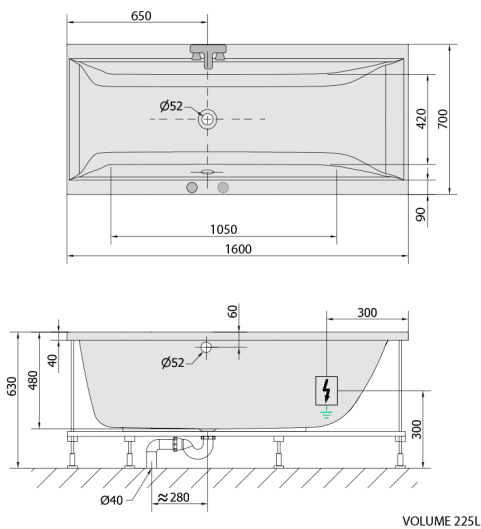

CLEO Whirlpool Bath, 160x70x48cm, Attraction Hydro, chrome

Order code: 73611.3010

Size

Length: 1600 mm
 Width: 700 mm
 Height: 480 mm
 Volume: 225 l

Properties

Colour: White
 Material: Acrylate
 Warranty: 2 years

Technical sheet

Electric cable 3x2,5mm²
 Length 2m from the wall
 Elektrický kabel 3x2,5mm²
 Délka kabelu ze zdi 2m

Electrical Characteristic:
 Tension: 220-230V/50hz
 Max. power consumption: 1200W
 Electric protection: residual-current device 30mA