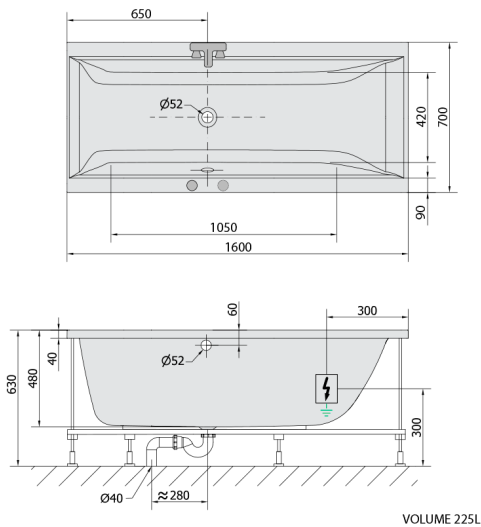

CLEO Whirlpool Bath, 160x70x48cm, Active Hydro-Air, chrome

Order code: 73611.2010

Size

Length: 1600 mm
 Width: 700 mm
 Height: 480 mm
 Volume: 225 l

Properties

Colour: White
 Material: Acrylate
 Warranty: 2 years

Technical sheet

Electric cable 3x2,5mm²
 Length 2m from the wall
 Elektrický kabel 3x2,5mm²
 Délka kabelu ze zdi 2m

Electrical Characteristic:
 Tension: 220-230V/50hz
 Max. power consumption: 1200W
 Electric protection: residual-current device 30mA