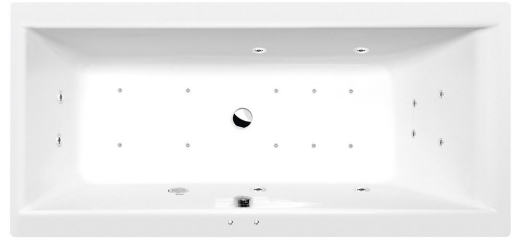

CLEO Whirlpool Bath, 160x70x48cm, Active Hydro-Air, chrome

Order code: 73611.2010

Size

Length: 1600 mm
 Width: 700 mm
 Height: 480 mm
 Volume: 225 l

Properties

Colour: White
 Material: Acrylate
 Warranty: 2 years

Technical sheet

Electric cable 3x2,5mm²
 Length 2m from the wall
 Elektrický kabel 3x2,5mm²
 Délka kabelu ze zdi 2m

Electrical Characteristic:
 Tension: 220-230V/50hz
 Max. power consumption: 1200W
 Electric protection: residual-current device 30mA