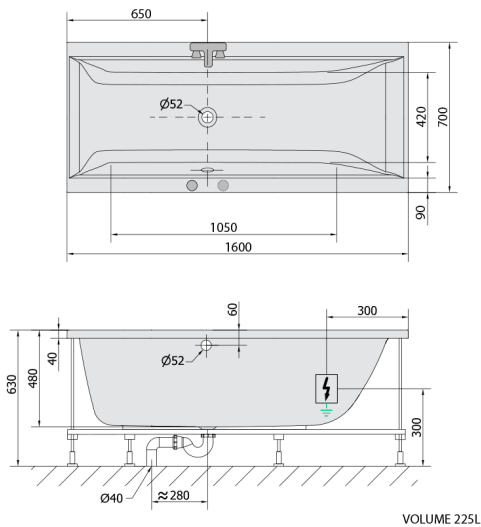

## CLEO Whirlpool Bath, 160x70x48cm, Active Hydro, chrome

Order code: 73611.1010

### Size

Length: 1600 mm  
 Width: 700 mm  
 Height: 480 mm  
 Volume: 225 l

## Technical sheet

Electric cable 3x2,5mm<sup>2</sup>  
 Length 2m from the wall  
 Elektrický kabel 3x2,5mm<sup>2</sup>  
 Délka kabelu ze zdi 2m

Electrical Characteristic:  
 Tension: 220-230V/50hz  
 Max. power consumption: 1200W  
 Electric protection: residual-current device 30mA