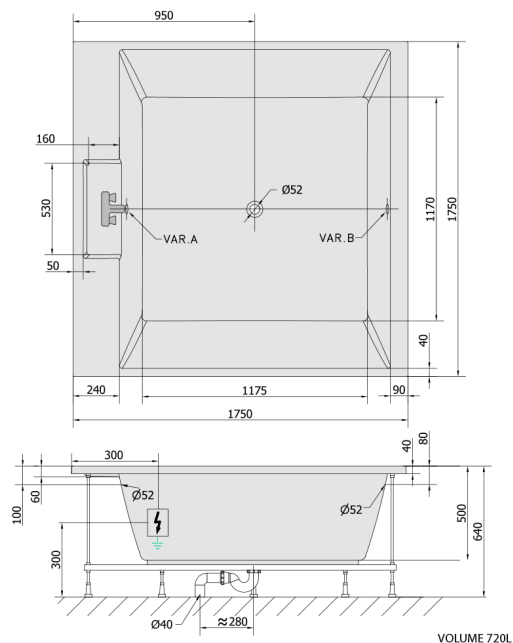

CAME Whirlpool Bath, 175x175x50cm, Highline Hydro, chrome

Order code: 23611.5010

Size

Length: 1750 mm
 Width: 1750 mm
 Height: 500 mm
 Volume: 720 l

Properties

Colour: White
 Material: Acrylate
 Warranty: 2 years

Technical sheet

Electric cable 3x2,5mm²
 Length 2m from the wall
 Elektrický kabel 3x2,5mm²
 Délka kabelu ze zdi 2m

Electrical Characteristic:
 Tension: 220-230V/50hz
 Max. power consumption: 1200W
 Electric protection: residual-current device 30mA