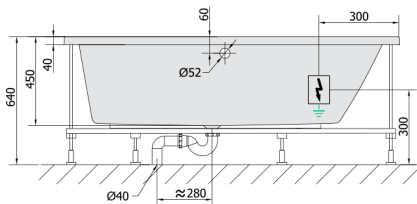

Technical sheet

VOLUME 300L

Electric cable 3x2,5mm²
Length 2m from the wall

Electrical Characteristic:
Tension: 220-230V/50hz
Max. power consumption: 1200W
Electric protection: residual-current device 30mA

Elektrické vlastnosti:
Napětí: 220-230V/50hz
Max. spotřeba: 1200W
Elektrické jistění: proudový chránič 30mA