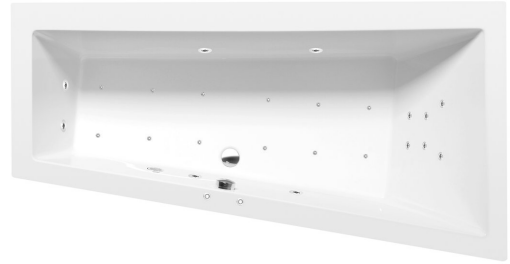

ANDRA R Whirlpool Bath, 160x90x45cm, Attraction Hydro-Air, chrome

Order code: 81541.4010

Size

Length: 1600 mm
 Width: 900 mm
 Height: 450 mm
 Volume: 240 l

Properties

Colour: White
 Material: Acrylate
 Warranty: 2 years

Technical sheet

VOLUME 300L

Electric cable 3x2,5mm²
 Length 2m from the wall
 Elektrický kabel 3x2,5mm²
 Délka kabelu ze zdi 2m

Electrical Characteristic:
 Tension: 220-230V/50hz
 Max. power consumption: 1200W
 Electric protection: residual-current device 30mA