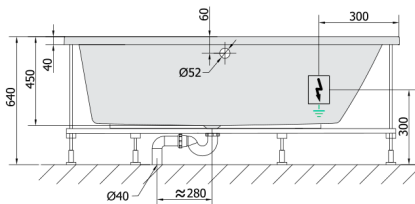

ANDRA R Whirlpool Bath, 160x90x45cm, Attraction Hydro-Air, chrome

Order code: 81541.4010

Size

Length: 1600 mm
 Width: 900 mm
 Height: 450 mm
 Volume: 240 l

Properties

Colour: White
 Material: Acrylate
 Warranty: 2 years

Technical sheet

VOLUME 300L

Electric cable 3x2,5mm²
 Length 2m from the wall
 Elektrický kabel 3x2,5mm²
 Délka kabelu ze zdi 2m

Electrical Characteristic:
 Tension: 220-230V/50hz
 Max. power consumption: 1200W
 Electric protection: residual-current device 30mA