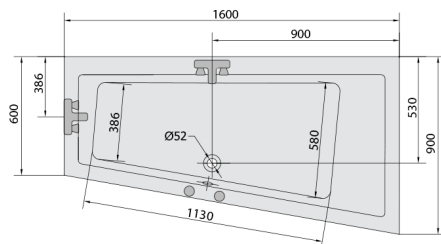

ANDRA R Whirlpool Bath, 160x90x45cm, Attraction Hydro-Air, chrome

Order code: 81541.4010

Size

Length: 1600 mm
 Width: 900 mm
 Height: 450 mm
 Volume: 240 l

Properties

Colour: White
 Material: Acrylate
 Warranty: 2 years

Technical sheet

VOLUME 300L

Electric cable 3x2,5mm²
 Length 2m from the wall
 Elektrický kabel 3x2,5mm²
 Délka kabelu ze zdi 2m

Electrical Characteristic:
 Tension: 220-230V/50hz
 Max. power consumption: 1200W
 Electric protection: residual-current device 30mA