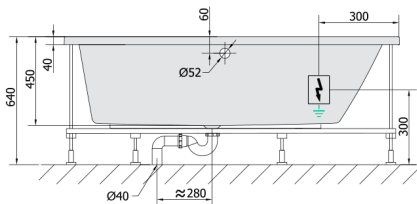

ANDRA R Whirlpool Bath, 160x90x45cm, Attraction Hydro, chrome

Order code: 81541.3010

Size

Length: 1600 mm
 Width: 900 mm
 Height: 450 mm
 Volume: 240 l

Properties

Colour: White
 Material: Acrylate
 Warranty: 2 years

Technical sheet

VOLUME 300L

Electric cable 3x2,5mm²
 Length 2m from the wall
 Elektrický kabel 3x2,5mm²
 Délka kabelu ze zdi 2m

Electrical Characteristic:
 Tension: 220-230V/50hz
 Max. power consumption: 1200W
 Electric protection: residual-current device 30mA