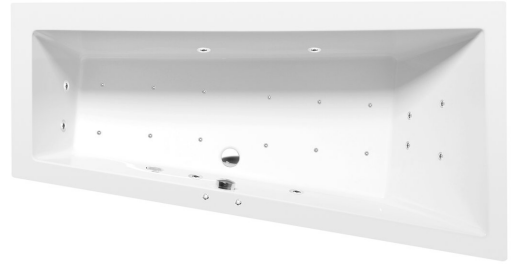

ANDRA R Whirlpool Bath, 160x90x45cm, Active Hydro-Air, chrome

Order code: 81541.2010

Size

Length: 1600 mm
 Width: 900 mm
 Height: 450 mm
 Volume: 240 l

Properties

Colour: White
 Material: Acrylate
 Warranty: 2 years

Technical sheet

VOLUME 300L

Electric cable 3x2,5mm²
 Length 2m from the wall
 Elektrický kabel 3x2,5mm²
 Délka kabelu ze zdi 2m

Electrical Characteristic:
 Tension: 220-230V/50hz
 Max. power consumption: 1200W
 Electric protection: residual-current device 30mA