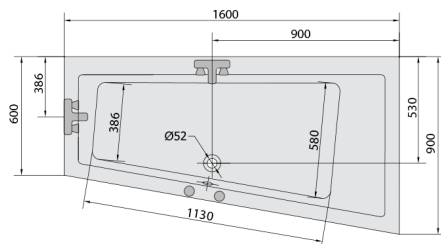

ANDRA R Whirlpool Bath, 160x90x45cm, Active Hydro-Air, chrome

Order code: 81541.2010

Size

Length: 1600 mm
 Width: 900 mm
 Height: 450 mm
 Volume: 240 l

Properties

Colour: White
 Material: Acrylate
 Warranty: 2 years

Technical sheet

VOLUME 300L

Electric cable 3x2,5mm²
 Length 2m from the wall
 Elektrický kabel 3x2,5mm²
 Délka kabelu ze zdi 2m

Electrical Characteristic:
 Tension: 220-230V/50hz
 Max. power consumption: 1200W
 Electric protection: residual-current device 30mA