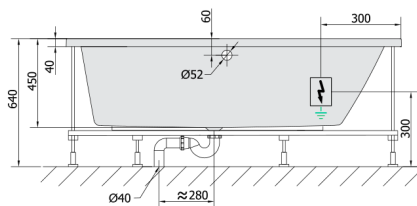

ANDRA R Whirlpool Bath, 160x90x45cm, Active Hydro-Air, chrome

Order code: 81541.2010

Size

Length: 1600 mm
 Width: 900 mm
 Height: 450 mm
 Volume: 240 l

Properties

Colour: White
 Material: Acrylate
 Warranty: 2 years

Technical sheet

VOLUME 300L

Electric cable 3x2,5mm²
 Length 2m from the wall
 Elektrický kabel 3x2,5mm²
 Délka kabelu ze zdi 2m

Electrical Characteristic:
 Tension: 220-230V/50hz
 Max. power consumption: 1200W
 Electric protection: residual-current device 30mA