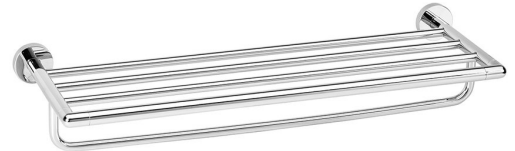

LARISSA towel shelf with rail 600mm, chrome

Order code: WS029

Size

Length: 654 mm
 Width: 654 mm
 Height: 107 mm
 Depth: 214 mm

Properties

Colour: Chrome
 Material: Alloy
 Warranty: 10 years

Technical sheet