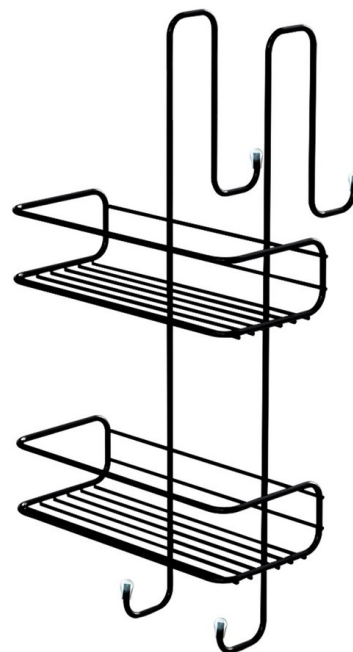

CHROM LINE wall-hung shower shelf, 240x490x220mm, black matt

Order code: 248514

Size

Width: 240 mm

Height: 490 mm

Depth: 220 mm

Properties

Colour: Black

Material: Steel

Warranty: 2 years