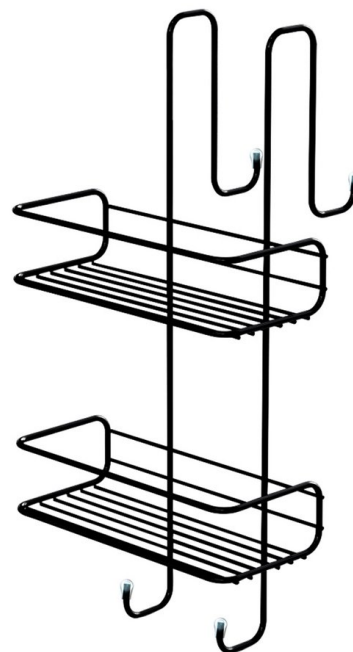

CHROM LINE wall-hung shower shelf, 240x490x220mm, black matt

Order code: 248514

Size

Width: 240 mm

Height: 490 mm

Depth: 220 mm

Properties

Warranty: 2 years

Colour: Black

Material: Steel

Technical sheet