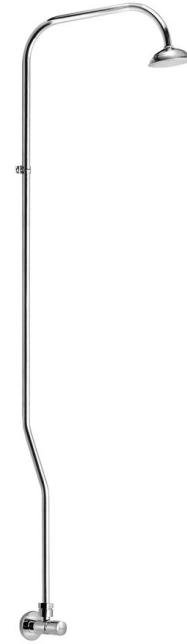

TEMPOR shower column with self-closing valve, chrome

Order code: 937.139.1

Size

Height: 1230 mm

Depth: 290 mm

Properties

Colour: Chrome

Material: Brass

Warranty: 2 years