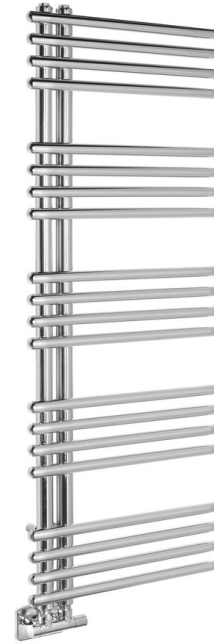

NYMPHA bathroom radiator 500x1250mm, chrome

Order code: LLN125

Size

Width: 500 mm
Height: 1250 mm
Volume: 5.2 l

Properties

Colour: Chrome
Material: Steel
Installation: 180° rotatable
Warranty: 2 years

Technical sheet