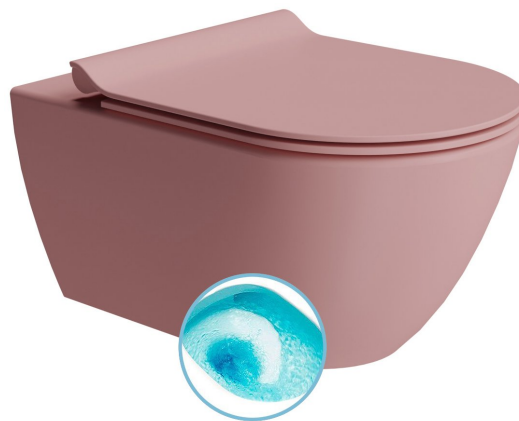

Order code: 881524

**Basic information**

Brand: GSI  
Series: PURA COLOR

**Size**

Width: 360 mm  
Height: 335 mm  
Depth: 550 mm

**Properties**

Colour: Red/Pink  
Material: Ceramic  
Flushing Technology: Swirlflush  
Flushing water volume: Flushing 3 l, Flushing 4,5 l  
Shape: Classic  
Equipment: DualGlaze, Hidden Fixings  
Package contains: Mounting Kit  
Package does not contain: Toilet Seat  
Weight / Piece: 24.4 kg  
Packaging: 1 Piece  
Warranty: 2 years

**We recommend buy**

1 Piece PURA toilet seat, SLIM, Soft Close, Quick Release, blush matt/chrom (Order code: MS86CSN24)

**Spare parts**

Fixing kit for Wall hung toilets and bidets GSI (Sand-Norm-Pura-Kube X-Classic) (Order code: NDFISR2)