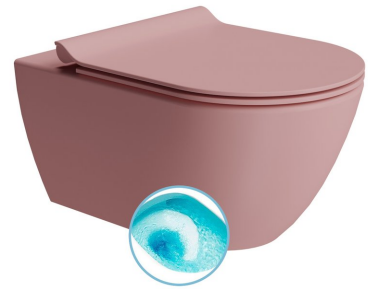

# PURA wall hung toilet, Swirlflush, 36x55cm, blush dual-matt

GSI<sup>®</sup>

Order code: 881524

## Size

Width: 360 mm  
Height: 335 mm  
Depth: 550 mm

## Properties

Colour: Red/Pink  
Material: Ceramic  
Warranty: 2 years