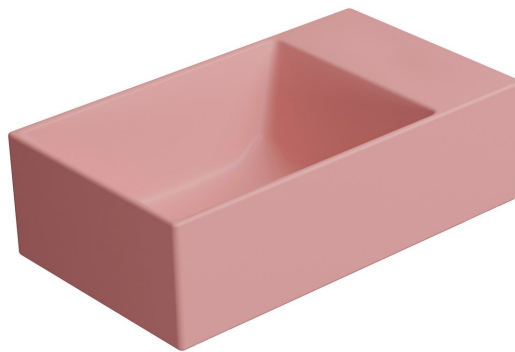

KUBE X ceramic washbasin 40x23cm, no tap hole, right/left, blush matt

GSI[®]

Order code: 9484024

Basic information

Brand: GSI
Series: KUBE X COLOR

Size

Width: 400 mm
Height: 120 mm
Depth: 230 mm

Properties

Colour: Red/Pink
Material: Ceramic
Installation: Freestanding, Wall-hung - Screws
Type of washbasin: Cloakroom basin
Tap hole: Without tap hole
Overflow: No
Shape: Rectangle
Weight / Piece: 7.95 kg
Packaging: 1 Piece
Warranty: 2 years

We recommend buy

1 Piece GSI free flow washbasin drain 5/4", ceramic plug, 5-65mm, blush matt (Order code: PVC24)

KUBE X ceramic washbasin 40x23cm, no tap hole, right/left, blush matt

Technical sheet