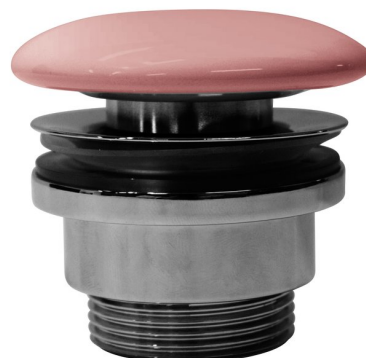

**GSI free flow washbasin drain 5/4", ceramic plug, 5-65mm, blush matt**

**Order code:** PVC24

**Properties**

**Colour:** Red/Pink

**Material:** Brass

**Warranty:** 2 years

**Technical sheet**