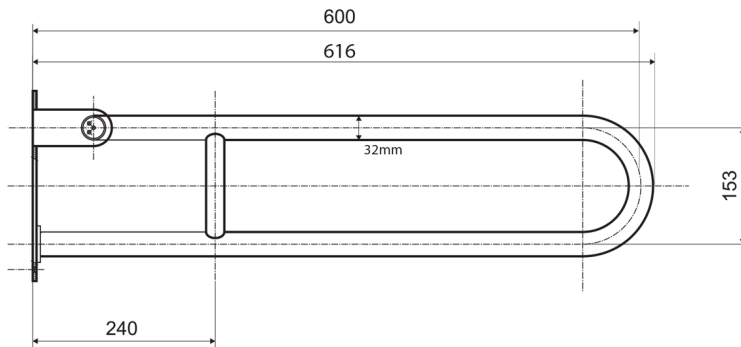

Technical sheet