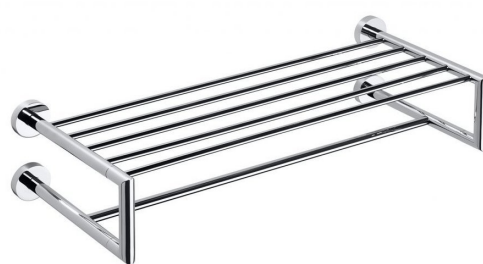

X-ROUND double towel shelf 600mm, chrome

Order code: XR416

Basic information

Brand: Sapho
Series: X-ROUND

Size

Length: 655 mm
Width: 655 mm
Height: 160 mm
Depth: 225 mm

Properties

Colour: Chrome
Material: Brass
Shape: Circular
Type: Towel holder: with shelf
Installation: Drilling
Weight / Piece: 1.75 kg
Packaging: 1 Piece
Warranty: 10 years