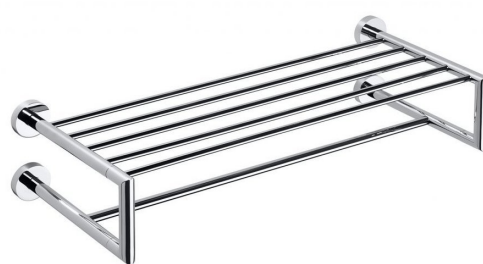

## X-ROUND double towel shelf 600mm, chrome

**Order code:** XR416

### Basic information

**Brand:** Sapho  
**Series:** X-ROUND

### Size

**Length:** 655 mm  
**Width:** 655 mm  
**Height:** 160 mm  
**Depth:** 225 mm

### Properties

**Colour:** Chrome  
**Material:** Brass  
**Shape:** Circular  
**Type:** Towel holder: with shelf  
**Installation:** Drilling  
**Weight / Piece:** 1.75 kg  
**Packaging:** 1 Piece  
**Warranty:** 10 years