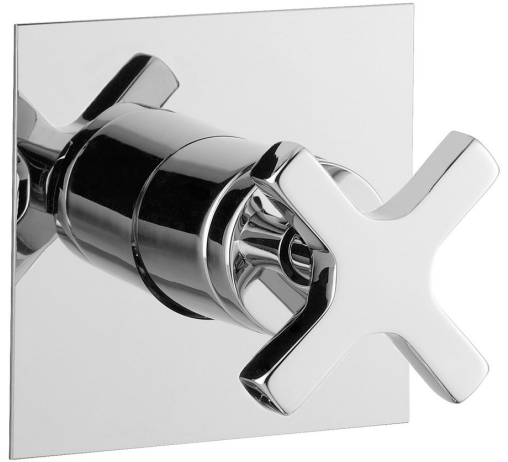

TRAX Concealed Shower Mixer Tap, 1-way, chrome**Order code:** 655**Size**

Width: 100 mm

Height: 100 mm

Properties

Colour: Chrome

Material: Brass

Warranty: 6 years

**Technical sheet**