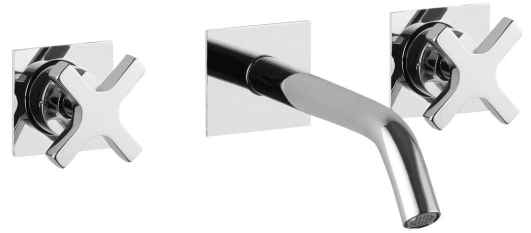

## TRAX Concealed 3 Hole Washbasin Mixer Tap, chrome

Order code: 652

### Properties

Colour: Chrome

Material: Brass

Warranty: 6 years